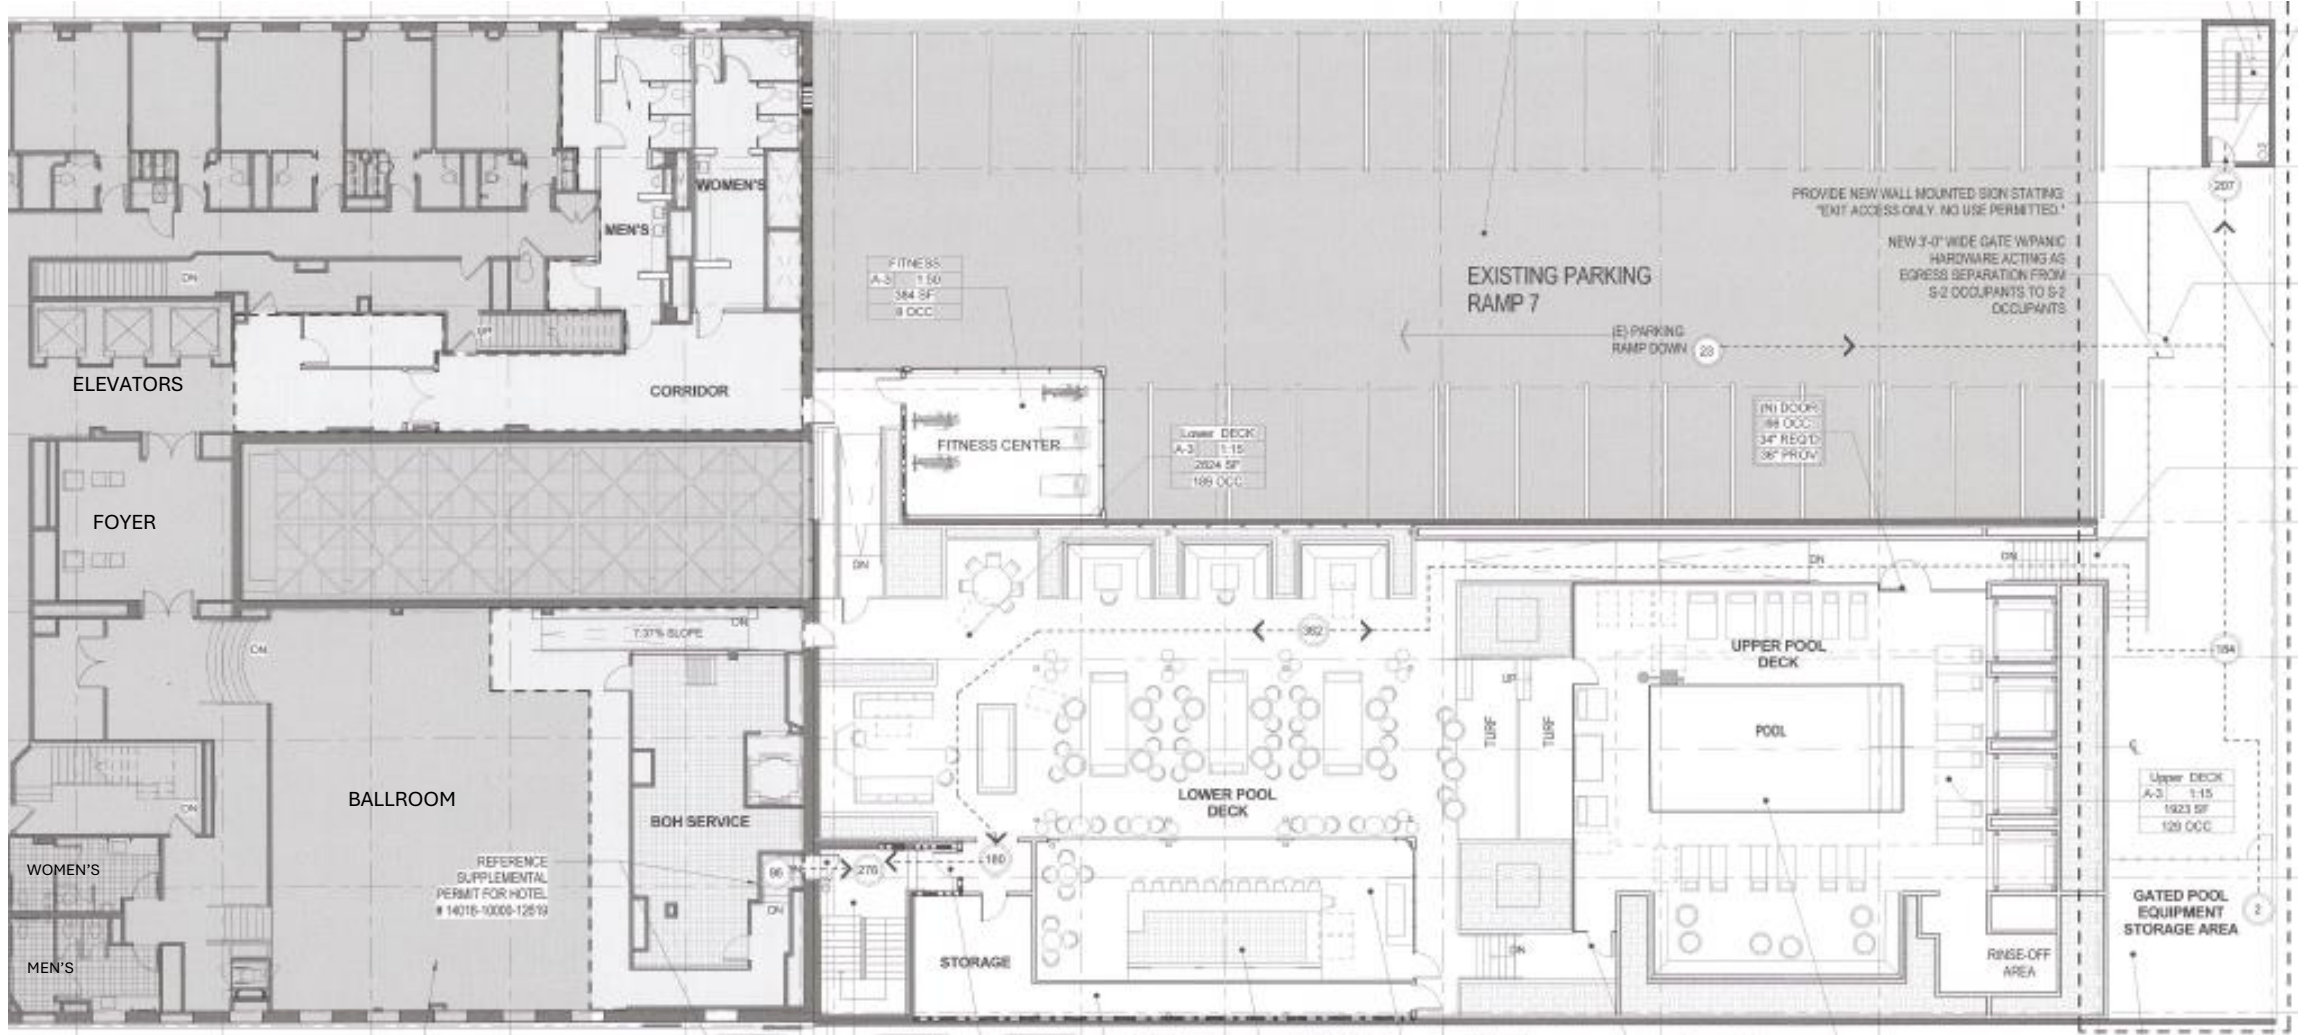

The Rooftop Pool - Upper Deck

- 1,923 SQFT of Event Space
- Built-in Seating and Flexible Seating
 - Cabanas and Banquette
- Space for Mobile Bar Set-up
- Opportunity to Project onto Hotel Tower
- Surround Sound Speakers
- ADA Accessible
- Standing Capacity of 130
- Access to Lower Deck, Bathrooms, and Commercial Prep Kitchen

Mayfair Hotel Upper Parking Lot, Upper and Lower Pool Deck, Ballroom and Prep Kitchen

The Mayfair Hotel: Location & Parking

- 1256 W 7th Street, Los Angeles, CA 90017
- Conveniently located just across the 110 Freeway from DTLA's Historic Core
- Walking distance from prime destinations including Staples Center, LA Live, LA Convention Center, Walt Disney Concert Hall, The Broad Museum and more
- Blocks from 7th Street Metro Station and on the route of numerous city bus lines
- 4 story garage with gated, side-street entrance and direct route to pool deck venue
- Easily able to accommodate valet operation