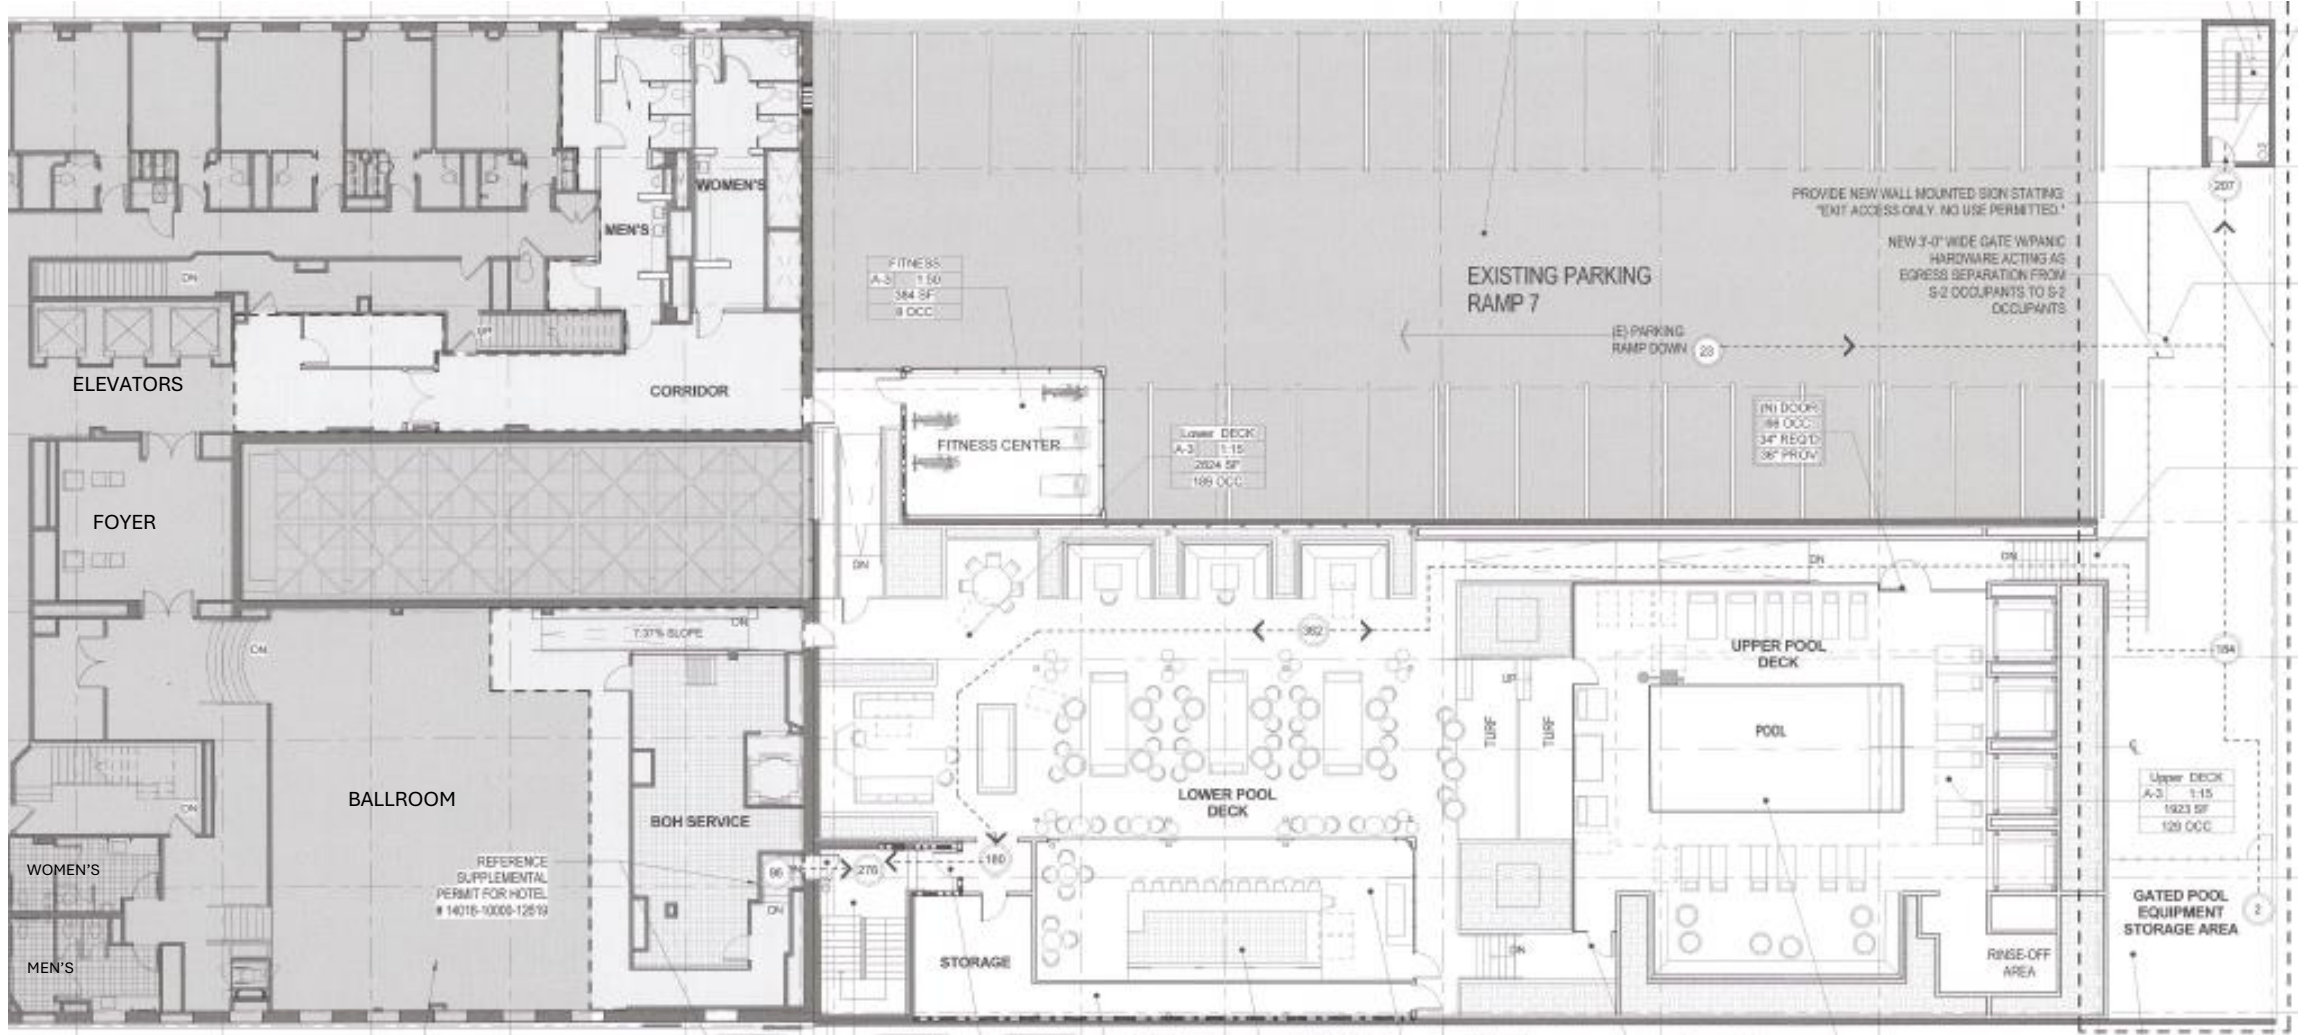

The Rooftop Pool - Lower Deck

- 2,824 SQFT of Event Space
- Built-in Seating and Flexible Seating
- Surround Sound Speakers
- Opportunity to Project onto Hotel Tower
- Large, Walk-up Bar with Accordion Doors
- Retractable Canvas Canopy
- ADA Accessible
- Access to Multi-Stall Bathrooms
- Standing Capacity of 200
- Access to Commercial Prep Kitchen

Mayfair Hotel Upper Parking Lot, Upper and Lower Pool Deck, Ballroom and Prep Kitchen

The Mayfair Hotel: Location & Parking

- 1256 W 7th Street, Los Angeles, CA 90017
- Conveniently located just across the 110 Freeway from DTLA's Historic Core
- Walking distance from prime destinations including Staples Center, LA Live, LA Convention Center, Walt Disney Concert Hall, The Broad Museum and more
- Blocks from 7th Street Metro Station and on the route of numerous city bus lines
- 4 story garage with gated, side-street entrance and direct route to pool deck venue
- Easily able to accommodate valet operation